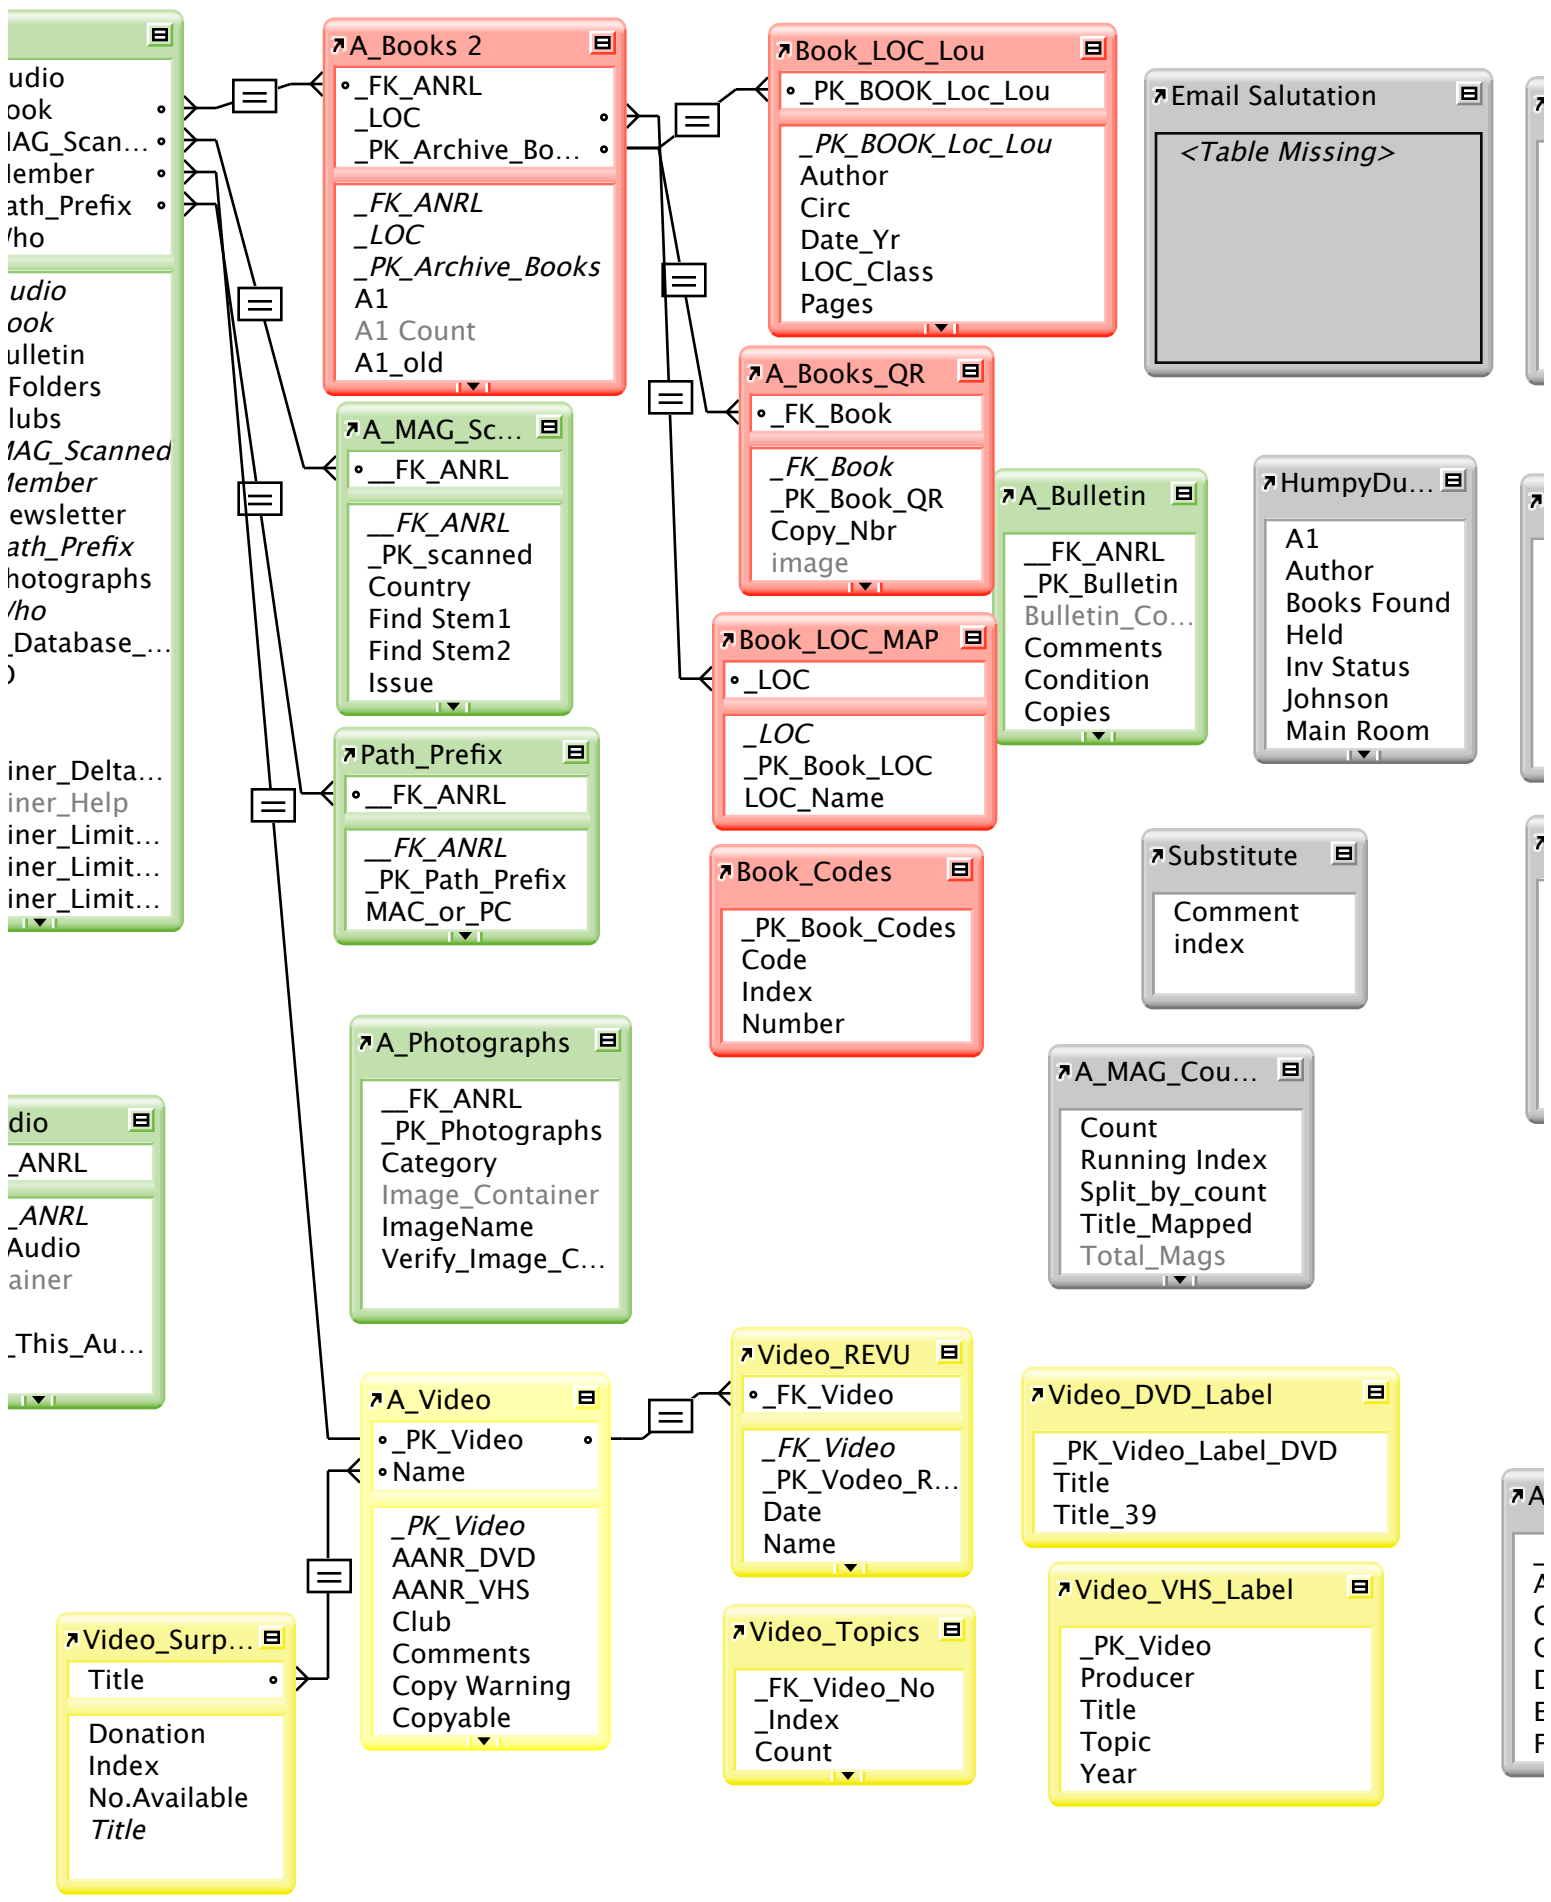

Membership tables are in Blue
 Club tables are in Pink
 Video tables are in Yellow
 Books are in Orange
 The others are mostly unused today

A_Video_Library_Card

- _PK_Library_Card
- Index
- Min
- Producer
- Title
- Title_55
- Topic

Newsletter_subscri...

- Comments
- Index
- Latest
- NewsletterName
- Org
- Recorded

A_Mag_Names

- _PK_Mag_Names
- Country
- Field1
- Field2
- Field3
- Language
- Name

A_Magazine

- _PK_Magazine
- Archive
- Book
- Bound
- Box_Num
- Country
- Country Total US

_Mag_FM5

- _PK_Mag_FM5
- Alcove
- Condition
- Country
- Duplicate
- Editor_in_Chief
- Foreign_Language